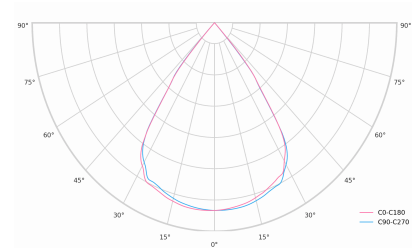

Light distribution

DALI 2

DALI (Digital Addressable Lighting Interface) is an international standard for digital lighting control systems. It enables individual control of each luminaire in the network using digital signals - unlike traditional analog solutions.

Key DALI2 innovations:

- Advanced diagnostic capabilities
- Better fault reporting and device status
- Enhanced scene programming options
- Support for RGB/RGBW and tunable white