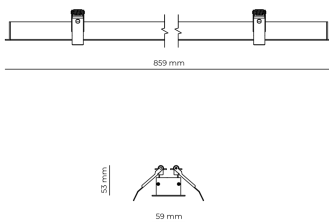

Technical datasheet

WORREC-859-S-930-1-80-WH

Product description

Premium recessed luminaire with precision optics for minimal glare. Ideal for offices, retail spaces and schools where light quality matters. Efficiency up to 141 lm/W, CRI up to 90+, selectable 50° or 80° distribution. Available with DALI control. Lifetime 50,000h, 5-year warranty. Modular sizes 579/859/1139 mm.

LED 220-240 V 50-60 Hz IP20  CE  UGR < 19

Product technical data

Mains voltage	220 - 240V AC, 50/60Hz	Ripple	3 %
Connection method	Screw terminal	Inrush current	8 A
Dimming type	Non-dimmable	Inrush time	48 μs
IP rating	20	Optical system	Lenses
Protection class	I	Optical part material	PMMA
Ambient temperature	0 to +25 °C	Housing material	Aluminium
Light source	LED	Surface finish	Powder coated
Rated luminous flux	2,558 lm	Width	59.00 cm
Connected load	23.29 W	Height	53.00 cm
Luminous efficacy	109.8 lm/W	Length	859.00 cm
		Weight	1.00 kg
		Service lifetime (L80 B10)	50 000 h
		Warranty	5 years

Dimensions

Light distribution