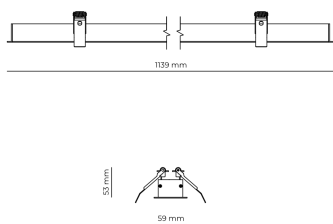

Ripple	3 %
Inrush current	8 A
Inrush time	48 μs
Optical system	Lenses
Optical part material	PMMA
Housing material	Aluminium
Surface finish	Powder coated
Width	59.00 cm
Height	53.00 cm
Length	1,139.00 cm
Weight	1.00 kg
Service lifetime (L80 B10)	50 000 h
Warranty	5 years

### Dimensions