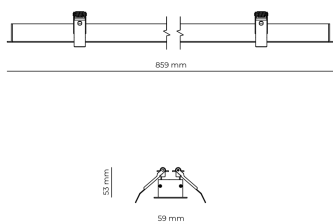

Technical datasheet

WORREC-859-S-930-1-80-BL

Product description

Premium recessed luminaire with precision optics for minimal glare. Ideal for offices, retail spaces and schools where light quality matters. Efficiency up to 141 lm/W, CRI up to 90+, selectable 50° or 80° distribution. Available with DALI control. Lifetime 50,000h, 5-year warranty. Modular sizes 579/859/1139 mm.

LED 220-240 V 50-60 Hz IP20  CE  UGR < 19

Product technical data

Mains voltage	220 - 240V AC, 50/60Hz	Ripple	3 %
Connection method	Screw terminal	Inrush current	8 A
Dimming type	Non-dimmable	Inrush time	48 μs
IP rating	20	Optical system	Lenses
Protection class	I	Optical part material	PMMA
Ambient temperature	0 to +25 °C	Housing material	Aluminium
Light source	LED	Surface finish	Powder coated
Rated luminous flux	2,558 lm	Width	59.00 cm
Connected load	23.29 W	Height	53.00 cm
Luminous efficacy	109.8 lm/W	Length	859.00 cm
		Weight	1.00 kg
		Service lifetime (L80 B10)	50 000 h
		Warranty	5 years

Dimensions

Light distribution