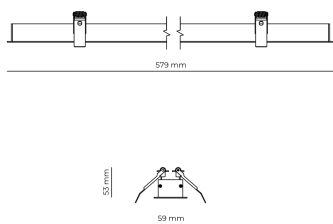

Technical datasheet

WORREC-579-S-930-1-80-BL

Product description

Premium recessed luminaire with precision optics for minimal glare. Ideal for offices, retail spaces and schools where light quality matters. Efficiency up to 141 lm/W, CRI up to 90+, selectable 50° or 80° distribution. Available with DALI control. Lifetime 50,000h, 5-year warranty. Modular sizes 579/859/1139 mm.

LED 220-240 V 50-60 Hz IP20  CE  UGR < 19

Product technical data

Mains voltage	220 - 240V AC, 50/60Hz
Connection method	Screw terminal
Dimming type	Non-dimmable
IP rating	20
Protection class	I
Ambient temperature	0 to +25 °C
Light source	LED
Rated luminous flux	1,705 lm
Connected load	15.90 W
Luminous efficacy	107.3 lm/W

Ripple	3 %
Inrush current	8 A
Inrush time	48 μs
Optical system	Lenses
Optical part material	PMMA
Housing material	Aluminium
Surface finish	Powder coated
Width	59.00 cm
Height	53.00 cm
Length	579.00 cm
Weight	1.00 kg
Service lifetime (L80 B10)	50 000 h
Warranty	5 years

Dimensions

Light distribution