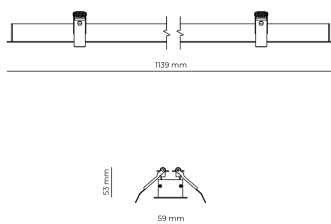

### Product technical data

Mains voltage	220 - 240V AC, 50/60Hz	Ripple	3 %
Connection method	Screw terminal	Inrush current	8 A
Dimming type	Non-dimmable	Inrush time	48 μs
IP rating	20	Optical system	Lenses
Protection class	I	Optical part material	PMMA
Ambient temperature	0 to +25 °C	Housing material	Aluminium
Light source	LED	Surface finish	Powder coated
Rated luminous flux	3,128 lm	Width	59.00 cm
Connected load	28.82 W	Height	53.00 cm
Luminous efficacy	108.5 lm/W	Length	1,139.00 cm
		Weight	1.00 kg
		Service lifetime (L80 B10)	50 000 h
		Warranty	5 years

### Dimensions