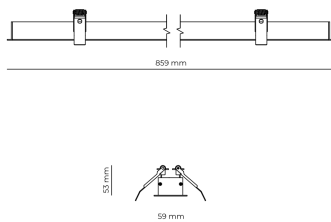

### Product technical data

|                     |                        |                            |               |
|---------------------|------------------------|----------------------------|---------------|
| Mains voltage       | 220 - 240V AC, 50/60Hz | Ripple                     | 3 %           |
| Connection method   | Screw terminal         | Inrush current             | 8 A           |
| Dimming type        | Non-dimmable           | Inrush time                | 48 μs         |
| IP rating           | 20                     | Optical system             | Lenses        |
| Protection class    | I                      | Optical part material      | PMMA          |
| Ambient temperature | 0 to +25 °C            | Housing material           | Aluminium     |
| Light source        | LED                    | Surface finish             | Powder coated |
| Rated luminous flux | 2,492 lm               | Width                      | 59.00 cm      |
| Connected load      | 23.29 W                | Height                     | 53.00 cm      |
| Luminous efficacy   | 107.0 lm/W             | Length                     | 859.00 cm     |
|                     |                        | Weight                     | 1.00 kg       |
|                     |                        | Service lifetime (L80 B10) | 50 000 h      |
|                     |                        | Warranty                   | 5 years       |

### Dimensions