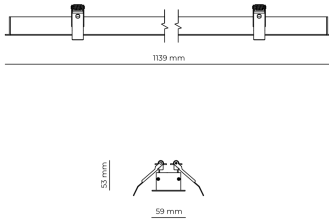

Dimensions