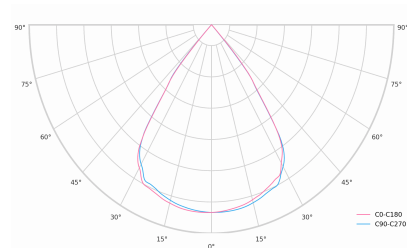

Light distribution

DALI 2

DALI (Digital Addressable Lighting Interface) is an international standard for digital lighting control systems. It enables individual control of each luminaire in the network using digital signals - unlike traditional analog solutions.

Key DALI2 innovations:

- Advanced diagnostic capabilities
- Better fault reporting and device status
- Enhanced scene programming options
- Support for RGB/RGBW and tunable white