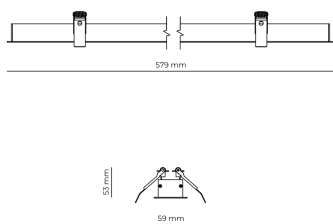

Dimensions