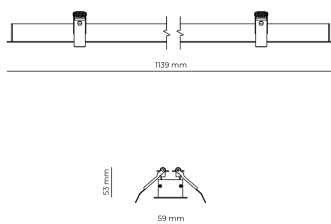

Technical datasheet

WORREC-1139-S-830-1-80-WH

Product description

Premium recessed luminaire with precision optics for minimal glare. Ideal for offices, retail spaces and schools where light quality matters. Efficiency up to 141 lm/W, CRI up to 90+, selectable 50° or 80° distribution. Available with DALI control. Lifetime 50,000h, 5-year warranty. Modular sizes 579/859/1139 mm.

LED 220-240 V 50-60 Hz IP20  CE  UGR < 19

Product technical data

Mains voltage	220 - 240V AC, 50/60Hz	Ripple	3 %
Connection method	Screw terminal	Inrush current	8 A
Dimming type	Non-dimmable	Inrush time	48 μs
IP rating	20	Optical system	Lenses
Protection class	I	Optical part material	PMMA
Ambient temperature	0 to +25 °C	Housing material	Aluminium
Light source	LED	Surface finish	Powder coated
Rated luminous flux	4,287 lm	Width	59.00 cm
Connected load	32.89 W	Height	53.00 cm
Luminous efficacy	130.3 lm/W	Length	1,139.00 cm
		Weight	1.00 kg
		Service lifetime (L80 B10)	50 000 h
		Warranty	5 years

Dimensions

Light distribution