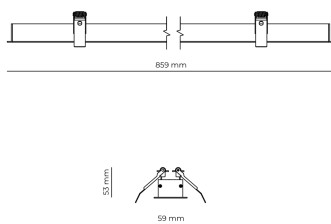

### Product technical data

Mains voltage	220 - 240V AC, 50/60Hz	Ripple	3 %
Connection method	Screw terminal	Inrush current	8 A
Dimming type	Non-dimmable	Inrush time	48 μs
IP rating	20	Optical system	Lenses
Protection class	I	Optical part material	PMMA
Ambient temperature	0 to +25 °C	Housing material	Aluminium
Light source	LED	Surface finish	Powder coated
Rated luminous flux	3,412 lm	Width	59.00 cm
Connected load	26.43 W	Height	53.00 cm
Luminous efficacy	129.1 lm/W	Length	859.00 cm
		Weight	1.00 kg
		Service lifetime (L80 B10)	50 000 h
		Warranty	5 years

### Dimensions