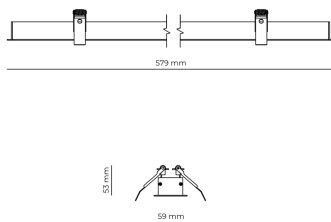

Technical datasheet

WORREC-579-S-830-1-50-WH

Product description

Premium recessed luminaire with precision optics for minimal glare. Ideal for offices, retail spaces and schools where light quality matters. Efficiency up to 141 lm/W, CRI up to 90+, selectable 50° or 80° distribution. Available with DALI control. Lifetime 50,000h, 5-year warranty. Modular sizes 579/859/1139 mm.

LED 220-240 V 50-60 Hz IP20  CE  UGR < 19

Product technical data

Mains voltage	220 - 240V AC, 50/60Hz	Ripple	3 %
Connection method	Screw terminal	Inrush current	8 A
Dimming type	Non-dimmable	Inrush time	48 μs
IP rating	20	Optical system	Lenses
Protection class	I	Optical part material	PMMA
Ambient temperature	0 to +25 °C	Housing material	Aluminium
Light source	LED	Surface finish	Powder coated
Rated luminous flux	2,216 lm	Width	59.00 cm
Connected load	17.99 W	Height	53.00 cm
Luminous efficacy	123.2 lm/W	Length	579.00 cm
		Weight	1.00 kg
		Service lifetime (L80 B10)	50 000 h
		Warranty	5 years

Dimensions

Light distribution