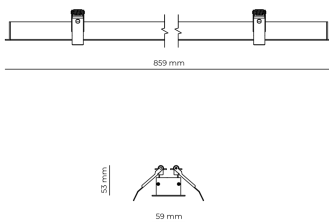

### Product technical data

Mains voltage	220 - 240V AC, 50/60Hz	Ripple	3 %
Connection method	Screw terminal	Inrush current	8 A
Dimming type	Non-dimmable	Inrush time	48 μs
IP rating	20	Optical system	Lenses
Protection class	I	Optical part material	PMMA
Ambient temperature	0 to +25 °C	Housing material	Aluminium
Light source	LED	Surface finish	Powder coated
Rated luminous flux	3,324 lm	Width	59.00 cm
Connected load	26.43 W	Height	53.00 cm
Luminous efficacy	125.8 lm/W	Length	859.00 cm
		Weight	1.00 kg
		Service lifetime (L80 B10)	50 000 h
		Warranty	5 years

### Dimensions