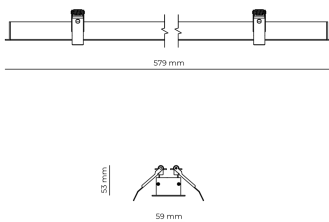

Technical datasheet

WORREC-579-S-830-1-50-BL

Product description

Premium recessed luminaire with precision optics for minimal glare. Ideal for offices, retail spaces and schools where light quality matters. Efficiency up to 141 lm/W, CRI up to 90+, selectable 50° or 80° distribution. Available with DALI control. Lifetime 50,000h, 5-year warranty. Modular sizes 579/859/1139 mm.

LED 220-240 V 50-60 Hz IP20  CE  UGR < 19

Product technical data

Mains voltage	220 - 240V AC, 50/60Hz
Connection method	Screw terminal
Dimming type	Non-dimmable
IP rating	20
Protection class	I
Ambient temperature	0 to +25 °C
Light source	LED
Rated luminous flux	2,216 lm
Connected load	17.99 W
Luminous efficacy	123.2 lm/W

Ripple	3 %
Inrush current	8 A
Inrush time	48 μs
Optical system	Lenses
Optical part material	PMMA
Housing material	Aluminium
Surface finish	Powder coated
Width	59.00 cm
Height	53.00 cm
Length	579.00 cm
Weight	1.00 kg
Service lifetime (L80 B10)	50 000 h
Warranty	5 years

Dimensions

Light distribution