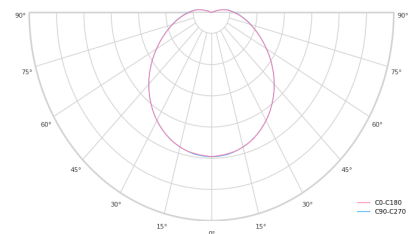

Optical system	Diffuser
Optical part material	PC
Housing material	Steel
Surface finish	Powder coated
Height	100.00 cm
Diameter	1,200.00 cm
Weight	15.80 kg
Service lifetime (L80 B10)	50 000 h
Warranty	5 years

Dimensions

Light distribution

Available cable colors