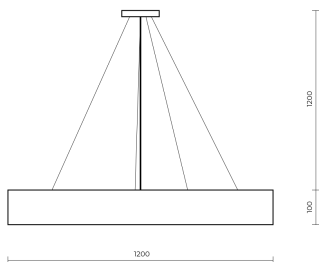

Dimensions