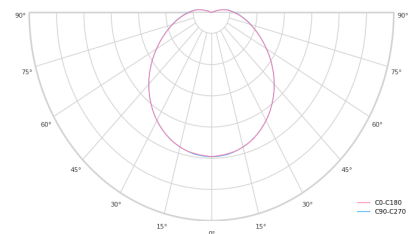

Light distribution