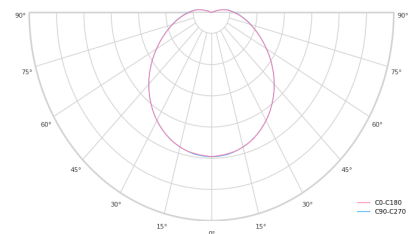

Optical system	Diffuser
Optical part material	PC
Housing material	Steel
Surface finish	Powder coated
Height	100.00 cm
Diameter	1,000.00 cm
Weight	11.80 kg
Service lifetime (L80 B10)	50 000 h
Warranty	5 years

Dimensions

Light distribution

Available cable colors