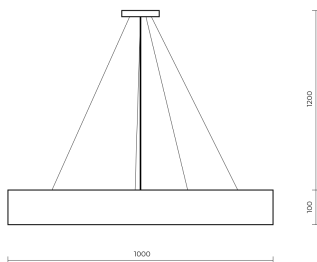

Dimensions