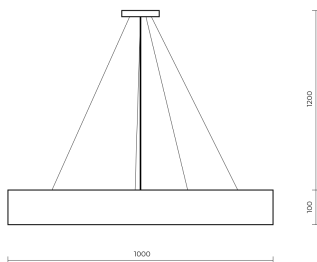

### Product description

Stanley Suspended is a large pendant LED luminaire with high-quality LED source with 50,000 hours lifetime. Available in 5 sizes (500-1200mm), color temperature 4000K with CRI 80+. Pendant mounting with DALI control option available. Wide range of cable colors. High luminous flux up to 12,169 lm. Ideal for offices and large commercial spaces. 5-year warranty.

### Dimensions