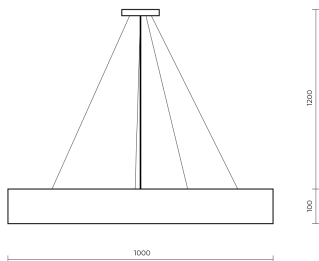

Dimensions