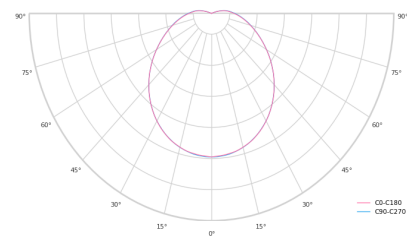

Optical system	Diffuser
Optical part material	PC
Housing material	Steel
Surface finish	Powder coated
Height	100.00 cm
Diameter	1,000.00 cm
Weight	11.80 kg
Service lifetime (L80 B10)	50 000 h
Warranty	5 years

Dimensions

Light distribution

Available cable colors