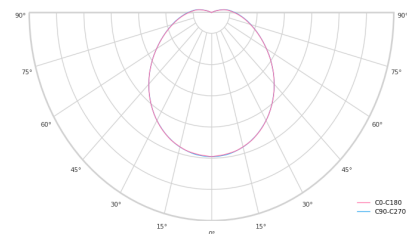

Light distribution