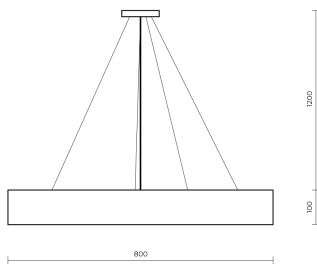

Dimensions