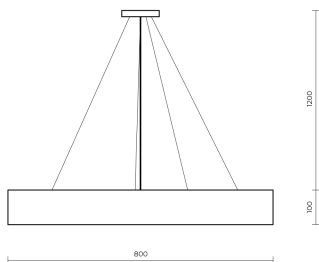

Dimensions