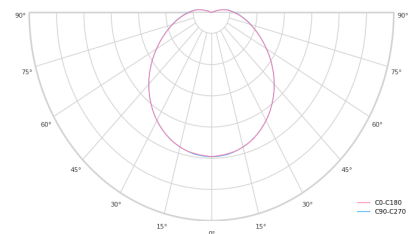

Optical system	Diffuser
Optical part material	PC
Housing material	Steel
Surface finish	Powder coated
Height	100.00 cm
Diameter	800.00 cm
Weight	9.00 kg
Service lifetime (L80 B10)	50 000 h
Warranty	5 years

Dimensions

Light distribution

Available cable colors