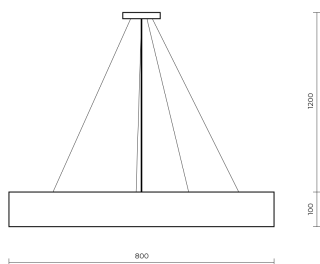

Dimensions