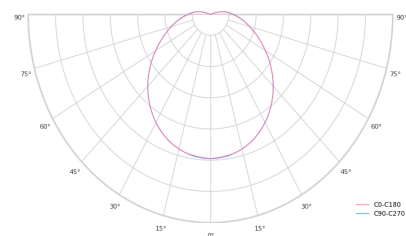

| | |
|----------------------------|---------------|
| Optical system | Diffuser |
| Optical part material | PC |
| Housing material | Steel |
| Surface finish | Powder coated |
| Height | 100.00 cm |
| Diameter | 800.00 cm |
| Weight | 9.00 kg |
| Service lifetime (L80 B10) | 50 000 h |
| Warranty | 5 years |

Dimensions

Light distribution

Available cable colors