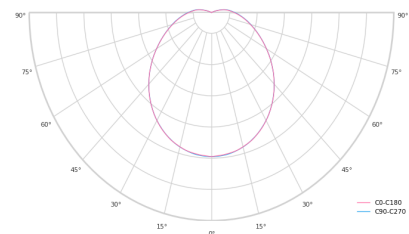

Optical system	Diffuser
Optical part material	PC
Housing material	Steel
Surface finish	Powder coated
Height	100.00 cm
Diameter	600.00 cm
Weight	4.80 kg
Service lifetime (L80 B10)	50 000 h
Warranty	5 years

Dimensions

Light distribution

Available cable colors