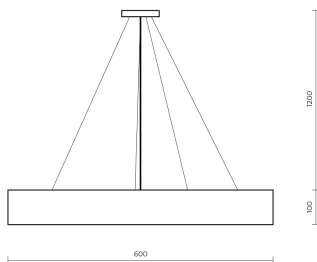

Dimensions