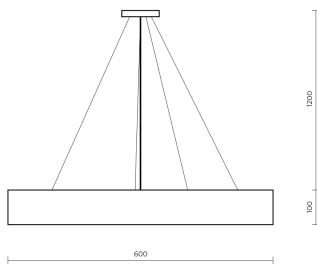

Dimensions