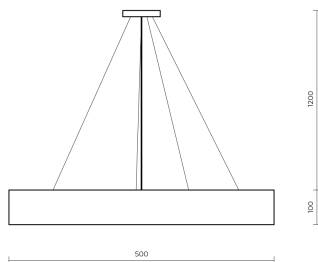

Dimensions