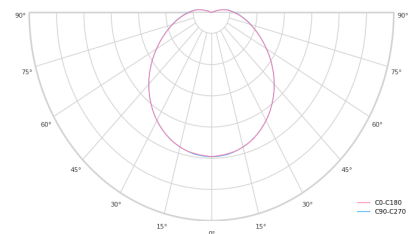

Optical system	Diffuser
Optical part material	PC
Housing material	Steel
Surface finish	Powder coated
Height	100.00 cm
Diameter	500.00 cm
Weight	4.30 kg
Service lifetime (L80 B10)	50 000 h
Warranty	5 years

Dimensions

Light distribution

Available cable colors