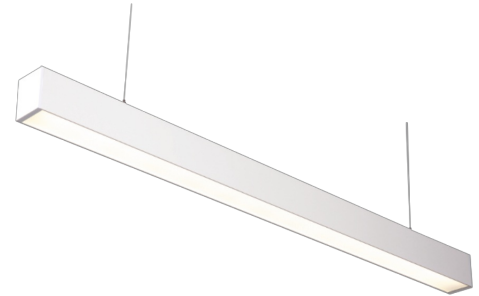

## BASICSUS-1500-840-1-PD-WH

### Product description

Basic linear led luminaire for offices, meeting rooms, corridors and households.

**LED** 220-240 V 50-60 Hz **IP20**   **CCT 4000 k** **CRI 80+**

### Product technical data

Mains voltage	220 - 240V AC, 50/60Hz	Optical system	Lenses
Connection method	Plug-in terminal	Optical part material	PC
Dimming type	Non-dimmable	Housing material	Aluminium
IP rating	20	Surface finish	Powder coated
Protection class	I	Width	50.00 cm
Ambient temperature	0 to +25 °C	Height	70.00 cm
Light source	LED	Length	1,500.00 cm
Colour temperature	4000k	Weight	2.00 kg
Color rendering index	80	Service lifetime (L80 B30)	50 000 h
Rated luminous flux	3,896 lm	Warranty	3 years
Connected load	31.62 W		
Luminous efficacy	123.2 lm/W		

### Dimensions

l 1500 mm  
 w 50 mm  
 h 73 mm