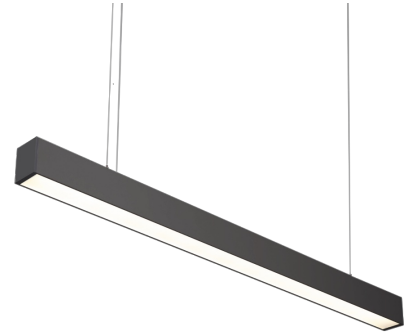

## BASICSUS-1200-840-2-PD-BL

### Product description

Basic linear led luminaire for offices, meeting rooms, corridors and households.

**LED** 220-240 V 50-60 Hz **IP20**   **CCT 4000 k** **CRI 80+**

### Dimensions

l 1200 mm  
 w 50 mm  
 h 73 mm