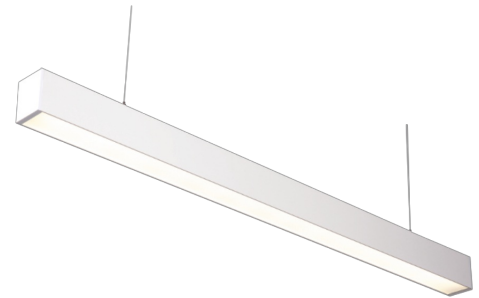

Technical datasheet

BASICSUS-1200-840-1-PD-WH

Product description

Basic linear led luminaire for offices, meeting rooms, corridors and households.

LED 220-240 V 50-60 Hz **IP20**  **CE** **CCT 4000 k** **CRI 80+**

Product technical data

Mains voltage	220 - 240V AC, 50/60Hz
Connection method	Plug-in terminal
Dimming type	Non-dimmable
IP rating	20
Protection class	I
Ambient temperature	0 to +25 °C
Light source	LED
Colour temperature	4000k
Color rendering index	80
Rated luminous flux	3,182 lm
Connected load	26.60 W
Luminous efficacy	119.6 lm/W

Optical system	Lenses
Optical part material	PC
Housing material	Aluminium
Surface finish	Powder coated
Width	50.00 cm
Height	70.00 cm
Length	1,200.00 cm
Weight	1.70 kg
Service lifetime (L80 B30)	50 000 h
Warranty	3 years

Dimensions

l 1200 mm
 w 50 mm
 h 73 mm

Light distribution