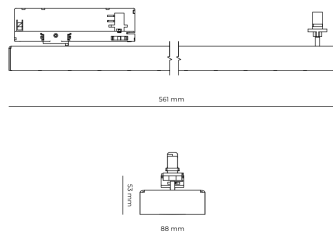

Dimensions