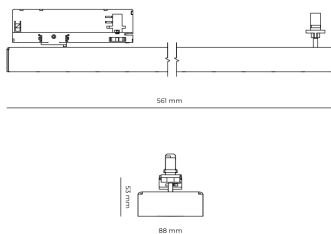

LED 220-240 V IP20    UGR < 19 CCT 5000 k CRI 90+

Product technical data

Mains voltage	220 - 240V AC, 50/60Hz	Ripple	5 %
Connection method	3-phase track adapter	Inrush current	7 A
Dimming type	Non-dimmable	Inrush time	28 µs
IP rating	20	Optical system	Lenses
Protection class	II	Optical part material	PMMA
Ambient temperature	0 to +25 °C	Housing material	Aluminium
Light source	LED	Surface finish	Powder coated
Colour temperature	5000k	Service lifetime (L80 B10)	50 000 h
Color rendering index	90	Warranty	5 years
Rated luminous flux	5,253 lm		
Connected load	45.80 W		
Luminous efficacy	114.7 lm/W		

Dimensions

Light distribution