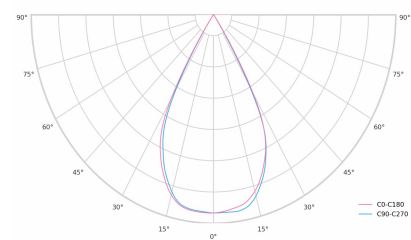

Light distribution