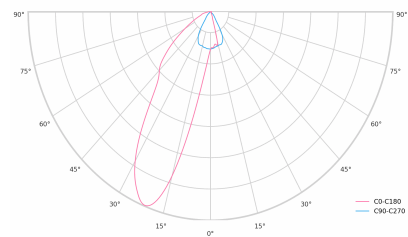

Light distribution