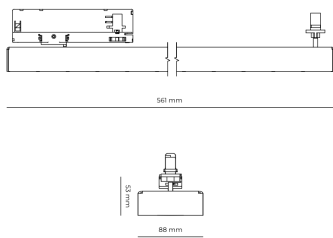

Dimensions