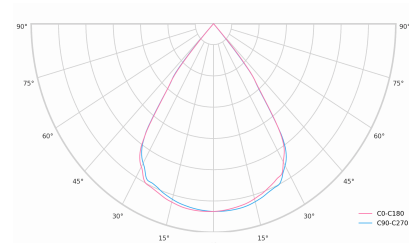

Light distribution