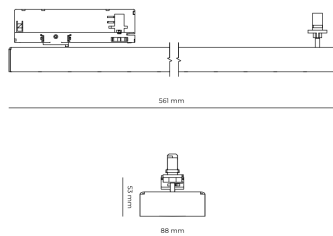

LED 220-240 V 50-60Hz **IP20** **UGR < 19** **CCT 4000 k** **CRI 90+**

Product technical data

Mains voltage	220 - 240V AC, 50/60Hz
Connection method	3-phase track adapter
Dimming type	Non-dimmable
IP rating	20
Protection class	II
Ambient temperature	0 to +25 °C
Light source	LED
Colour temperature	4000k
Color rendering index	90
Rated luminous flux	3,218 lm
Connected load	33.28 W
Luminous efficacy	96.7 lm/W

Dimensions

Light distribution