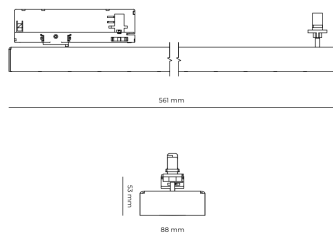

Dimensions