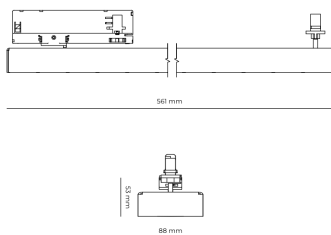

LED 220-240 V IP20    UGR < 19 CCT 4000 k CRI 90+

Product technical data

Mains voltage	220 - 240V AC, 50/60Hz	Ripple	5 %
Connection method	3-phase track adapter	Inrush current	7 A
Dimming type	Non-dimmable	Inrush time	28 μs
IP rating	20	Optical system	Lenses
Protection class	II	Optical part material	PMMA
Ambient temperature	0 to +25 °C	Housing material	Aluminium
Light source	LED	Surface finish	Powder coated
Colour temperature	4000k	Width	44.00 cm
Color rendering index	90	Height	53.00 cm
Rated luminous flux	2,524 lm	Length	1,122.00 cm
Connected load	22.72 W	Weight	2.80 kg
Luminous efficacy	111.1 lm/W	Service lifetime (L80 B10)	50 000 h
		Warranty	5 years

Dimensions

Light distribution