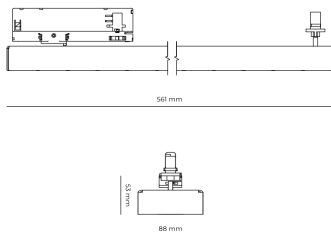

LED 220-240 V 50-60Hz **IP20** **UGR < 19** **CCT 4000 k** **CRI 90+**

Product technical data

Mains voltage	220 - 240V AC, 50/60Hz
Connection method	3-phase track adapter
Dimming type	Non-dimmable
IP rating	20
Protection class	II
Ambient temperature	0 to +25 °C
Light source	LED
Colour temperature	4000k
Color rendering index	90
Rated luminous flux	2,330 lm
Connected load	22.72 W
Luminous efficacy	102.5 lm/W

Ripple	5 %
Inrush current	7 A
Inrush time	28 µs
Optical system	Lenses
Optical part material	PMMA
Housing material	Aluminium
Surface finish	Powder coated
Width	44.00 cm
Height	53.00 cm
Length	1,122.00 cm
Weight	2.80 kg
Service lifetime (L80 B10)	50 000 h
Warranty	5 years

Dimensions

Light distribution