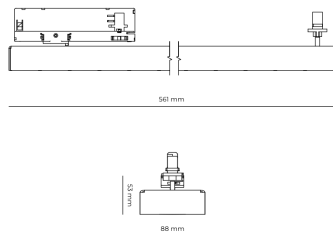

LED 220-240 V 50-60Hz **IP20** **UGR < 19** **CCT 4000 k** **CRI 90+**

Product technical data

Mains voltage	220 - 240V AC, 50/60Hz
Connection method	3-phase track adapter
Dimming type	Non-dimmable
IP rating	20
Protection class	II
Ambient temperature	0 to +25 °C
Light source	LED
Colour temperature	4000k
Color rendering index	90
Rated luminous flux	2,330 lm
Connected load	22.72 W
Luminous efficacy	102.5 lm/W

Ripple	5 %
Inrush current	7 A
Inrush time	28 µs
Optical system	Lenses
Optical part material	PMMA
Housing material	Aluminium
Surface finish	Powder coated
Width	44.00 cm
Height	53.00 cm
Length	1,122.00 cm
Weight	2.80 kg
Service lifetime (L80 B10)	50 000 h
Warranty	5 years

Dimensions

Light distribution