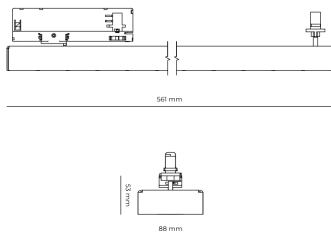

LED 220-240 V 50-60Hz **IP20** **UGR < 19** **CCT 4000 k** **CRI 90+**

Product technical data

Mains voltage	220 - 240V AC, 50/60Hz	Ripple	5 %
Connection method	3-phase track adapter	Inrush current	7 A
Dimming type	Non-dimmable	Inrush time	28 μs
IP rating	20	Optical system	Lenses
Protection class	II	Optical part material	PMMA
Ambient temperature	0 to +25 °C	Housing material	Aluminium
Light source	LED	Surface finish	Powder coated
Colour temperature	4000k	Width	44.00 cm
Color rendering index	90	Height	53.00 cm
Rated luminous flux	2,790 lm	Length	1,122.00 cm
Connected load	22.72 W	Weight	2.80 kg
Luminous efficacy	122.8 lm/W	Service lifetime (L80 B10)	50 000 h
		Warranty	5 years

Dimensions

Light distribution