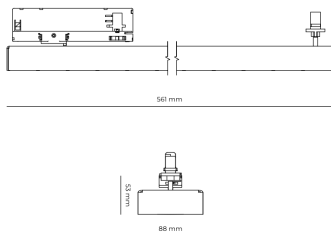

LED 220-240 V 50-60Hz **IP20** **UGR < 19** **CCT 4000 k** **CRI 90+**

Product technical data

Mains voltage	220 - 240V AC, 50/60Hz
Connection method	3-phase track adapter
Dimming type	Non-dimmable
IP rating	20
Protection class	II
Ambient temperature	0 to +25 °C
Light source	LED
Colour temperature	4000k
Color rendering index	90
Rated luminous flux	2,718 lm
Connected load	22.72 W
Luminous efficacy	119.6 lm/W

Ripple	5 %
Inrush current	7 A
Inrush time	28 µs
Optical system	Lenses
Optical part material	PMMA
Housing material	Aluminium
Surface finish	Powder coated
Width	44.00 cm
Height	53.00 cm
Length	1,122.00 cm
Weight	2.80 kg
Service lifetime (L80 B10)	50 000 h
Warranty	5 years

Dimensions

Light distribution