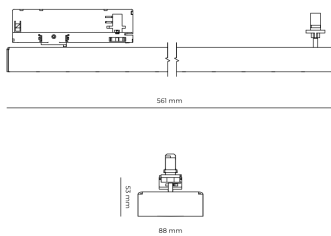

LED 220-240 V 50-60Hz **IP20** **UGR < 19** **CCT 3000 k** **CRI 90+**

Product technical data

Mains voltage	220 - 240V AC, 50/60Hz
Connection method	3-phase track adapter
Dimming type	Non-dimmable
IP rating	20
Protection class	II
Ambient temperature	0 to +25 °C
Light source	LED
Colour temperature	3000k
Color rendering index	90
Rated luminous flux	3,995 lm
Connected load	37.90 W
Luminous efficacy	105.4 lm/W

Dimensions

Light distribution