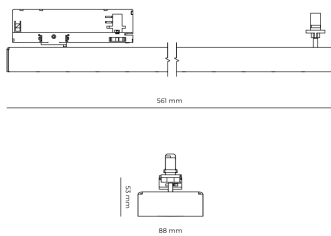

### Product technical data

Mains voltage	220 - 240V AC, 50/60Hz	Ripple	1 %
Connection method	3-phase track adapter	DALI address	1
Dimming type	DALI	Standby power	0.30 W
IP rating	20	Inrush current	15 A
Protection class	II	Inrush time	100 µs
Ambient temperature	0 to +25 °C	Optical system	Lenses
Light source	LED	Optical part material	PMMA
Colour temperature	3000k	Housing material	Aluminium
Color rendering index	90	Surface finish	Powder coated
Rated luminous flux	3,011 lm	Service lifetime (L80 B10)	50 000 h
Connected load	33.45 W	Warranty	5 years
Luminous efficacy	90.0 lm/W		

### Dimensions