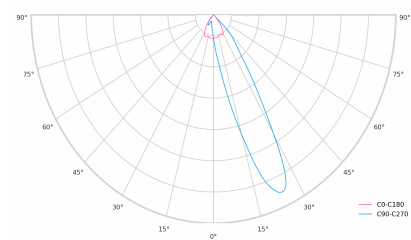

Light distribution