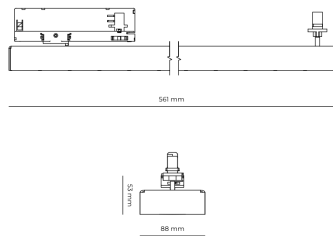

Dimensions