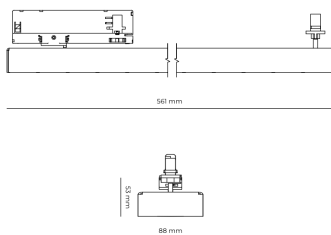

LED 220-240 V IP20    UGR < 19 CCT 3000 k CRI 90+

Product technical data

Mains voltage	220 - 240V AC, 50/60Hz	Ripple	5 %
Connection method	3-phase track adapter	Inrush current	7 A
Dimming type	Non-dimmable	Inrush time	28 μs
IP rating	20	Optical system	Lenses
Protection class	II	Optical part material	PMMA
Ambient temperature	0 to +25 °C	Housing material	Aluminium
Light source	LED	Surface finish	Powder coated
Colour temperature	3000k	Width	44.00 cm
Color rendering index	90	Height	53.00 cm
Rated luminous flux	2,180 lm	Length	1,122.00 cm
Connected load	22.72 W	Weight	2.80 kg
Luminous efficacy	96.0 lm/W	Service lifetime (L80 B10)	50 000 h
		Warranty	5 years

Dimensions

Light distribution