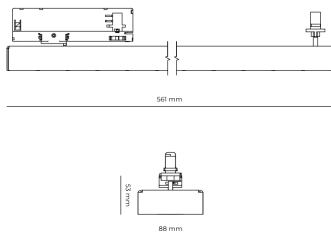

LED 220-240 V 50-60Hz **IP20** **UGR < 19** **CCT 3000 k** **CRI 90+**

Product technical data

Mains voltage	220 - 240V AC, 50/60Hz	Ripple	5 %
Connection method	3-phase track adapter	Inrush current	7 A
Dimming type	Non-dimmable	Inrush time	28 μs
IP rating	20	Optical system	Lenses
Protection class	II	Optical part material	PMMA
Ambient temperature	0 to +25 °C	Housing material	Aluminium
Light source	LED	Surface finish	Powder coated
Colour temperature	3000k	Width	44.00 cm
Color rendering index	90	Height	53.00 cm
Rated luminous flux	2,611 lm	Length	1,122.00 cm
Connected load	22.72 W	Weight	2.80 kg
Luminous efficacy	114.9 lm/W	Service lifetime (L80 B10)	50 000 h
		Warranty	5 years

Dimensions

Light distribution