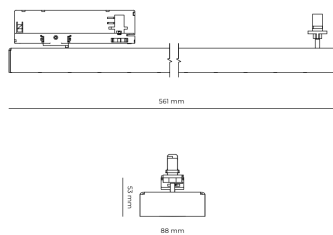

LED 220-240 V IP20    UGR < 19 CCT 3000 k CRI 90+

Product technical data

Mains voltage	220 - 240V AC, 50/60Hz	Ripple	5 %
Connection method	3-phase track adapter	Inrush current	7 A
Dimming type	Non-dimmable	Inrush time	28 μs
IP rating	20	Optical system	Lenses
Protection class	II	Optical part material	PMMA
Ambient temperature	0 to +25 °C	Housing material	Aluminium
Light source	LED	Surface finish	Powder coated
Colour temperature	3000k	Width	44.00 cm
Color rendering index	90	Height	53.00 cm
Rated luminous flux	2,544 lm	Length	1,122.00 cm
Connected load	22.72 W	Weight	2.80 kg
Luminous efficacy	112.0 lm/W	Service lifetime (L80 B10)	50 000 h
		Warranty	5 years

Dimensions

Light distribution