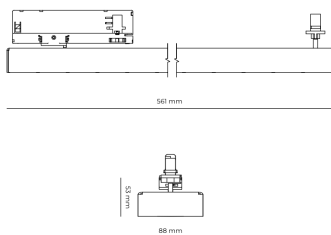

Technical datasheet

WORTDUO-S-850-1-SYM-WH

Product description

Worker Track Duo is a linear LED luminaire for 3-phase track system with LED source with 50,000 hours lifetime. Available in 3 power options, color temperatures 3000K/4000K/5000K with CRI 80+/90+. Five light distribution types (50°, 80°, ASYM, SYM, WAS) with special optics reducing glare and DALI control option available. Provides comfortable and natural lighting with easy track system installation. Ideal for offices and stores. 5-year warranty.

LED 220-240 V IP20    UGR < 19 CCT 5000 k CRI 80+

Product technical data

Mains voltage	220 - 240V AC, 50/60Hz	Ripple	5 %
Connection method	3-phase track adapter	Inrush current	7 A
Dimming type	Non-dimmable	Inrush time	28 μs
IP rating	20	Optical system	Lenses
Protection class	II	Optical part material	PMMA
Ambient temperature	0 to +25 °C	Housing material	Aluminium
Light source	LED	Surface finish	Powder coated
Colour temperature	5000k	Width	44.00 cm
Color rendering index	80	Height	53.00 cm
Rated luminous flux	3,070 lm	Length	1,122.00 cm
Connected load	25.97 W	Weight	2.80 kg
Luminous efficacy	118.2 lm/W	Service lifetime (L80 B10)	50 000 h
		Warranty	5 years

Dimensions

Light distribution