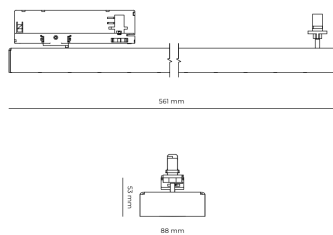

LED 220-240 V 50-60Hz **IP20** **UGR < 19** **CCT 5000 k** **CRI 80+**

Product technical data

Mains voltage	220 - 240V AC, 50/60Hz
Connection method	3-phase track adapter
Dimming type	Non-dimmable
IP rating	20
Protection class	II
Ambient temperature	0 to +25 °C
Light source	LED
Colour temperature	5000k
Color rendering index	80
Rated luminous flux	3,070 lm
Connected load	25.97 W
Luminous efficacy	118.2 lm/W

Ripple	5 %
Inrush current	7 A
Inrush time	28 µs
Optical system	Lenses
Optical part material	PMMA
Housing material	Aluminium
Surface finish	Powder coated
Width	44.00 cm
Height	53.00 cm
Length	1,122.00 cm
Weight	2.80 kg
Service lifetime (L80 B10)	50 000 h
Warranty	5 years

Dimensions

Light distribution