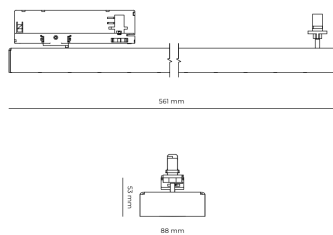

### Product technical data

Mains voltage	220 - 240V AC, 50/60Hz	Ripple	5 %
Connection method	3-phase track adapter	Inrush current	7 A
Dimming type	Non-dimmable	Inrush time	28 μs
IP rating	20	Optical system	Lenses
Protection class	II	Optical part material	PMMA
Ambient temperature	0 to +25 °C	Housing material	Aluminium
Light source	LED	Surface finish	Powder coated
Colour temperature	5000k	Width	44.00 cm
Color rendering index	80	Height	53.00 cm
Rated luminous flux	3,676 lm	Length	1,122.00 cm
Connected load	25.97 W	Weight	2.80 kg
Luminous efficacy	141.6 lm/W	Service lifetime (L80 B10)	50 000 h
		Warranty	5 years

### Dimensions