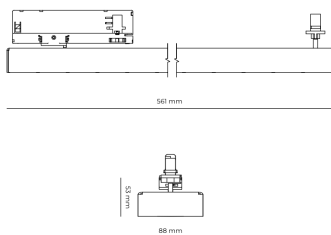

LED 220-240 V IP20    UGR < 19 CCT 5000 k CRI 80+

Product technical data

Mains voltage	220 - 240V AC, 50/60Hz	Ripple	5 %
Connection method	3-phase track adapter	Inrush current	7 A
Dimming type	Non-dimmable	Inrush time	28 μs
IP rating	20	Optical system	Lenses
Protection class	II	Optical part material	PMMA
Ambient temperature	0 to +25 °C	Housing material	Aluminium
Light source	LED	Surface finish	Powder coated
Colour temperature	5000k	Width	44.00 cm
Color rendering index	80	Height	53.00 cm
Rated luminous flux	3,582 lm	Length	1,122.00 cm
Connected load	25.97 W	Weight	2.80 kg
Luminous efficacy	137.9 lm/W	Service lifetime (L80 B10)	50 000 h
		Warranty	5 years

Dimensions

Light distribution